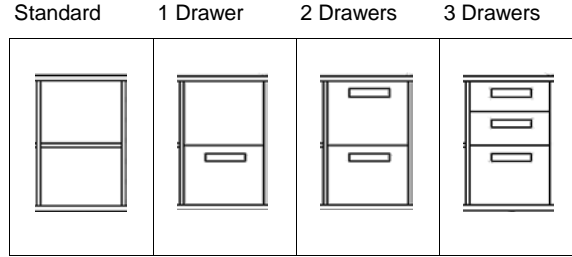

SHELF BAY FORMATS

Standard	1 Drawer	2 Drawers	3 Drawers
Shelf Shelf	Shelf File Drawer	File Drawer File Drawer	6" Drawer 6" Drawer File Drawer

Add for Shelf Bay selection:			
-XX22	-X122	-X222	-2122
$0	$185	$370	$443