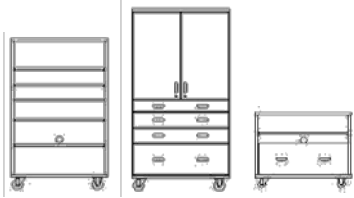

INDEX

CATEGORY

Mobile Storage Cabinets

PAGE

36 - 37

Choose from 96 formats:

- > Four heights; Extra-Tall 72", Tall 60", Low 36" or Extra-Low 29"
- > Three widths; 30", 36", or 42"
- > Three storage configurations (two heights); all shelves, shelves and drawers or all drawers
- > Two shelf styles; open or with locking doors

All formats include wire-management to accommodate electronic equipment.

Mobile Wardrobes

38 - 39