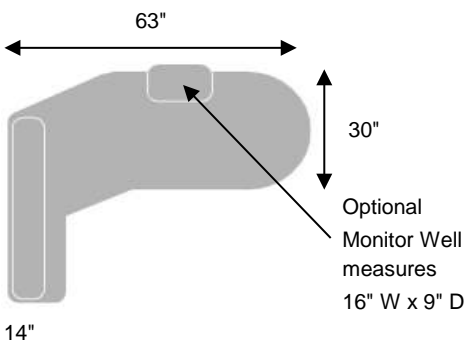

◀ Techera Workstation

① CHOOSE FORMAT for base model number & price

② CHOOSE PEDESTAL

③ CHOOSE OPTIONS

Add pedestal and option codes to base Model Number and add accompanying prices to the base price.

Orientation	No Monitor Well	With Monitor Well
Techera - Left (no return / bookshelf)	SZTDLXX $1,348	SZTDLMX $1,483
Techera - Right (no return / bookshelf)	SZTDRXX $1,348	SZTDRMX $1,483
TecheraPlus - Left with return and bookshelf	SZTDLXR $2,271	SZTDLMR $2,407
Techera - Right with return and bookshelf	SZTDRXR $2,271	SZTDRMR $2,407

Pedestal Style

-O Open Shelves N/C
-D Shelves with Door $128
-1 One Drawer $188
-S Two Drawers $320
-2 Two File Drawers $377
-3 Three Drawers $452

Top Cutout

-G One 3" Grommet N/C
-E MiniPort $215

Built-in Writing Trays:

All supporting pedestals include space-saving pull-out writing trays

Locks:

Locks are standard on all drawers and doors.