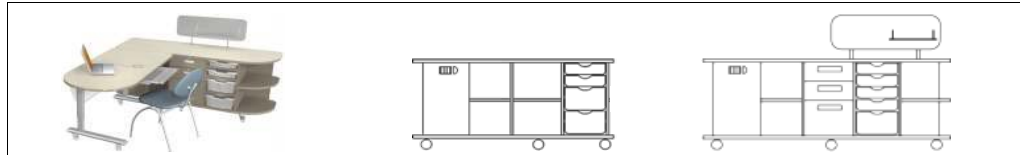

WORKS WELL WITH OTHERS:

Customize and expand your Latchable Desk with these matching storage and workspace units.

Latchable Storage Return
A mobile and comprehensive storage system that latches to your desk. In two sizes.
See page 22