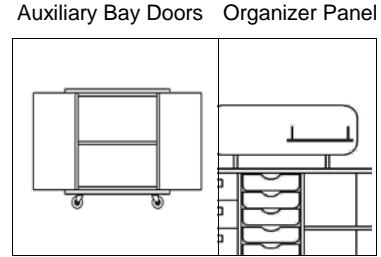

STORAGE ACCESSORIES

Auxiliary Bay Doors	Organizer Panel
Locking doors on front end storage provide security	Includes upper shelf

Add for Storage Accessories:	
- D	- P
$137	$441