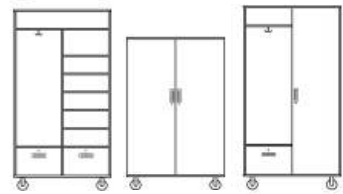

Choose from 96 formats:

- > Two heights; 72" or 60"
- > Three widths; 30", 36", or 42"
- > Three styles; open, single-door or double-door
- > Single File Drawer or Double File Drawer options

All formats include wire-management to accommodate electronic equipment.

Mobile Workspace / Storage

40 - 41